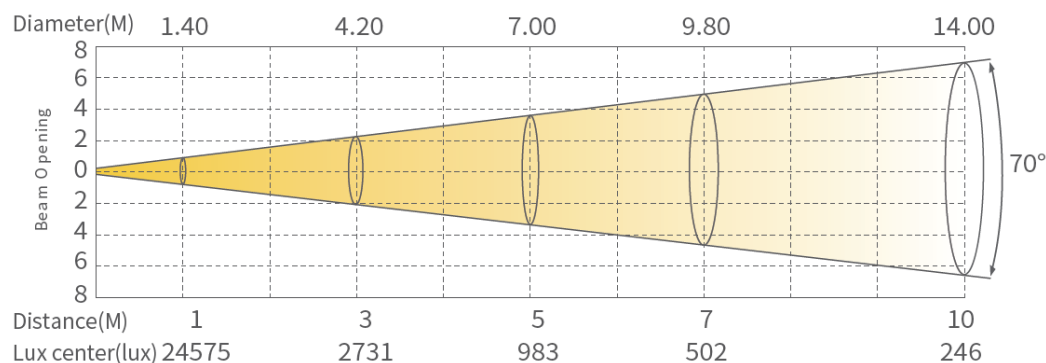

Specifications

Optical System

Light Source	440 x WW LED, 440 x CW LED
Beam Angle	70°
Field Angle	120°
CRI	98
CCT	2700K – 6500K

Electrical Specs

Voltage	100 – 240VAC, 50/60Hz
Max Power	494W
Power Connection	TruCon In/Out
Signal Connection	5 pin XLR In/Out

Appearance

Size	652 x 119 x 348mm
Weight	11.5kg
Casing	Extruded aluminium
Colour	Black

Accessories

Barndoors	Included
-----------	----------

Photometrics

Dimensions